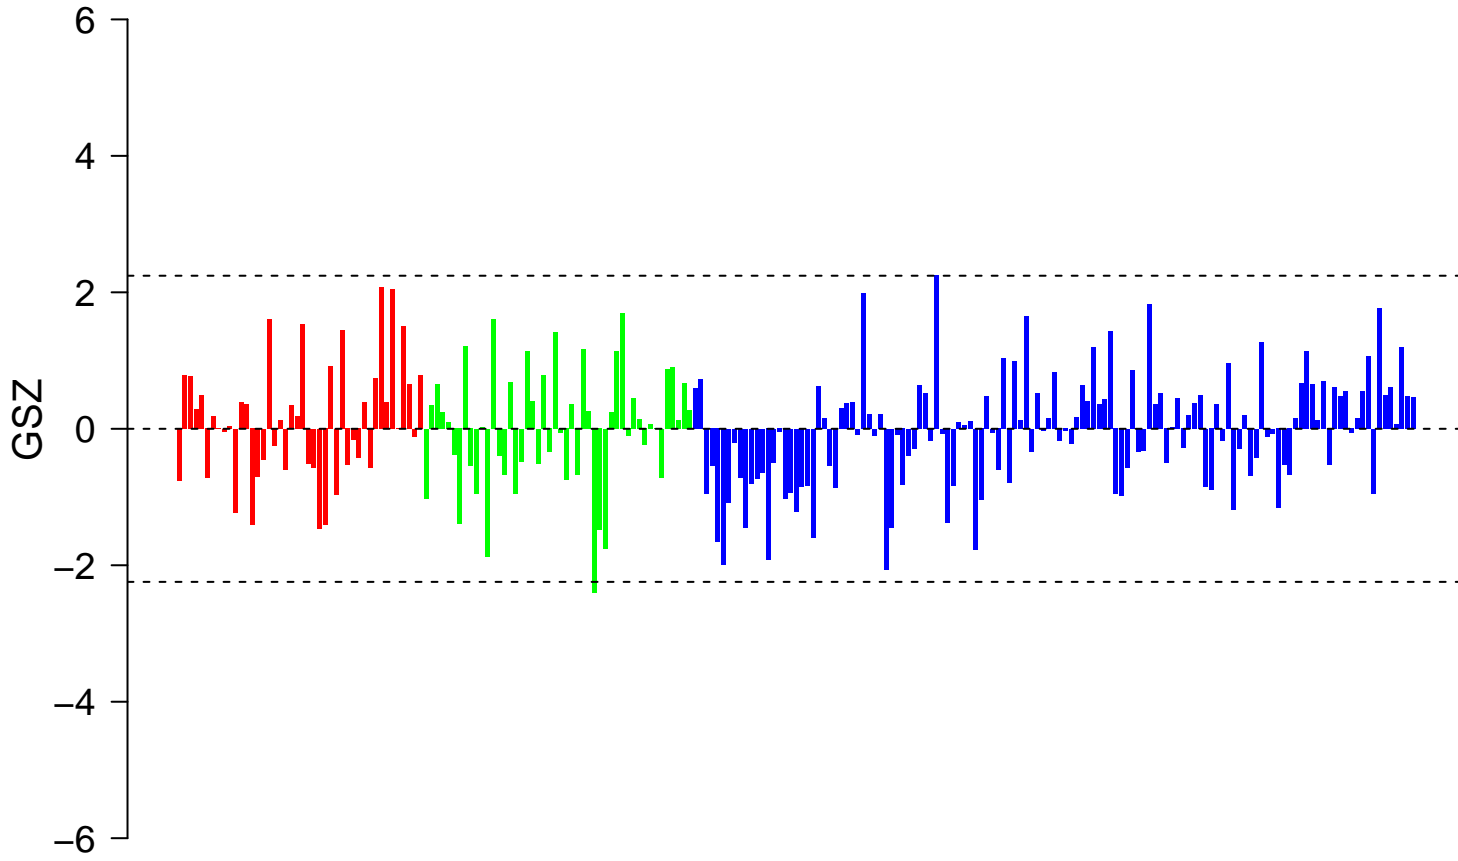

MIKKELSEN_IPS_LCP_WITH_H3K27ME3

MIKKELSEN_IPS_LCP_WITH_H3K27ME3

■ on
■ -
□ off

MIKKELSEN_IPS_LCP_WITH_H3K27ME3