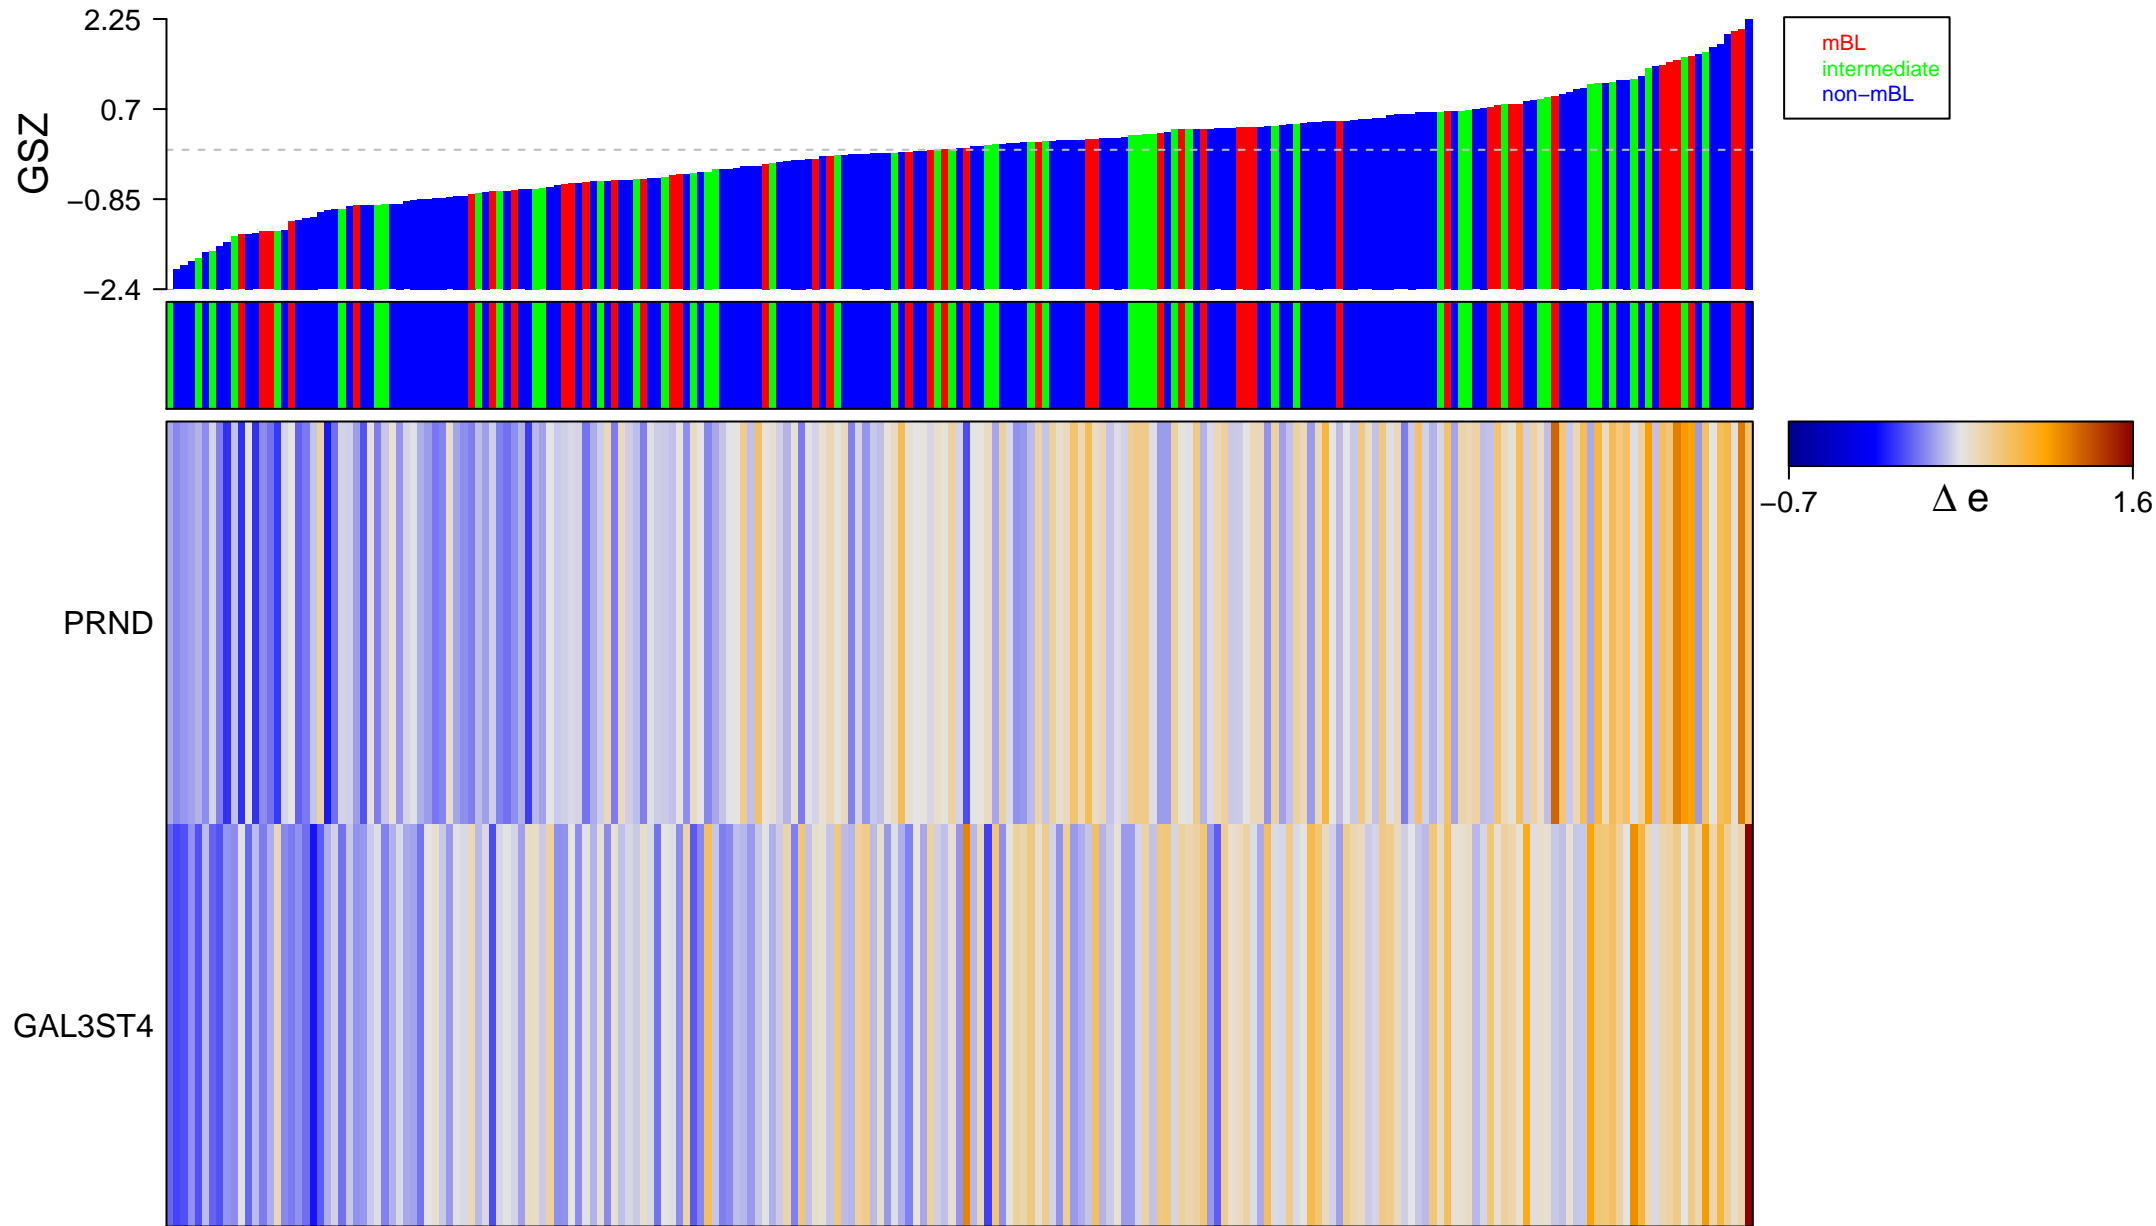

MIKKELSEN_IPS_LCP_WITH_H3K27ME3

MIKKELSEN_IPS_LCP_WITH_H3K27ME3

■ on
■ -
□ off

MIKKELSEN_IPS_LCP_WITH_H3K27ME3